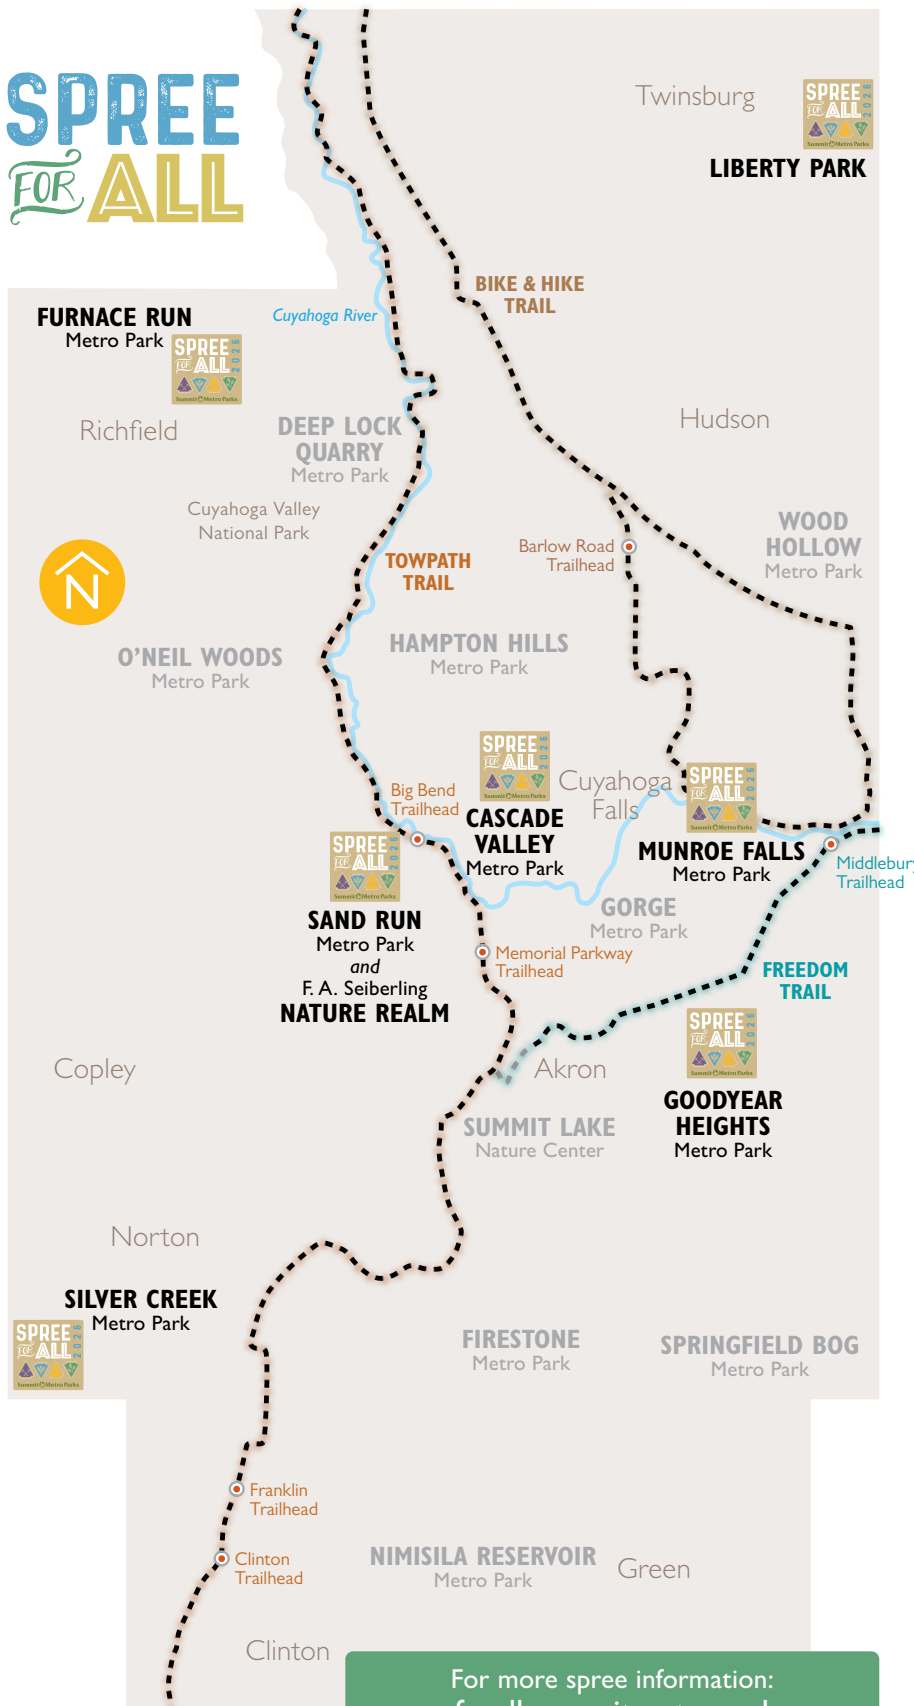

Plan your 2026 SPREE FOR ALL: MAY. 1 ~ JUN. 30

For more spree information:
spreeforall.summitmetroparks.org

- ◆ Teal Pentagon = 1/8 mile round trip
- Blue Circle = 1/4 mile round trip
- Yellow Square = 1/2 mile round trip
- ▲ Green Triangle = 1 mile round trip

HIKING SPREE TRAIL LOCATIONS

- BIKE & HIKE TRAIL** ●■▲
 - ▲ Barlow Road Trailhead
331 Barlow Rd., Hudson 44236
- FREEDOM TRAIL** ●■▲
 - ▲ Middlebury Trailhead
1324 Middlebury Rd., Kent 44240
- TOWPATH TRAIL** ●■▲
 - ▲ Big Bend Trailhead
1337 Merriman Rd., Akron 44313
- TOWPATH TRAIL** ●■▲
 - ▲ Memorial Parkway Trailhead
499 Memorial Pkwy., Akron 44310
- TOWPATH TRAIL** ●■▲
 - ▲ Franklin Trailhead
2328 Center Rd., New Franklin 44216
- TOWPATH TRAIL** ●■▲
 - ▲ Clinton Trailhead
2749 North St., Clinton 44216
- CASCADE VALLEY METRO PARK** ●■
 - ▲ Overlook Trail / Overlook Area
354 Sackett Ave., Akron 44313
- F.A. SEIBERLING NATURE REALM** ◆
 - Rock & Herb Garden
1828 Smith Rd., Akron 44313
- FURNACE RUN METRO PARK** ◆
 - Brushwood Area
4955 Townsend Rd., Richfield 44286
- GOODYEAR HEIGHTS METRO PARK** ●■
 - ▲ Alder Trail / Pioneer Area
550 Frazier Ave., Akron 44305
- LIBERTY PARK** ●■
 - ▲ Coyote Run Trail / Twinsburg Ledges Area
9999 Liberty Rd., Twinsburg 44087
- LIBERTY PARK** ●
 - ◆ Maple Loop Trail / Twinsburg Ledges Area
9999 Liberty Rd., Twinsburg 44087
- MUNROE FALLS METRO PARK** ●■▲
 - ▲ Firefly Trail / Lake Area
521 S. River Rd., Munroe Falls 44262
- MUNROE FALLS METRO PARK** ●■
 - ▲ Meadow Loop Trail / Tallmadge Meadows Area
1088 North Ave., Tallmadge 44278
- SAND RUN METRO PARK** ●■▲
 - ▲ Jogging Trail / Old Portage Area
1300 Sand Run Pkwy., Akron 44313
- SILVER CREEK METRO PARK** ●■▲
 - ▲ Miner's Trail / Lake House
5000 S. Hametown Rd., Norton 44203