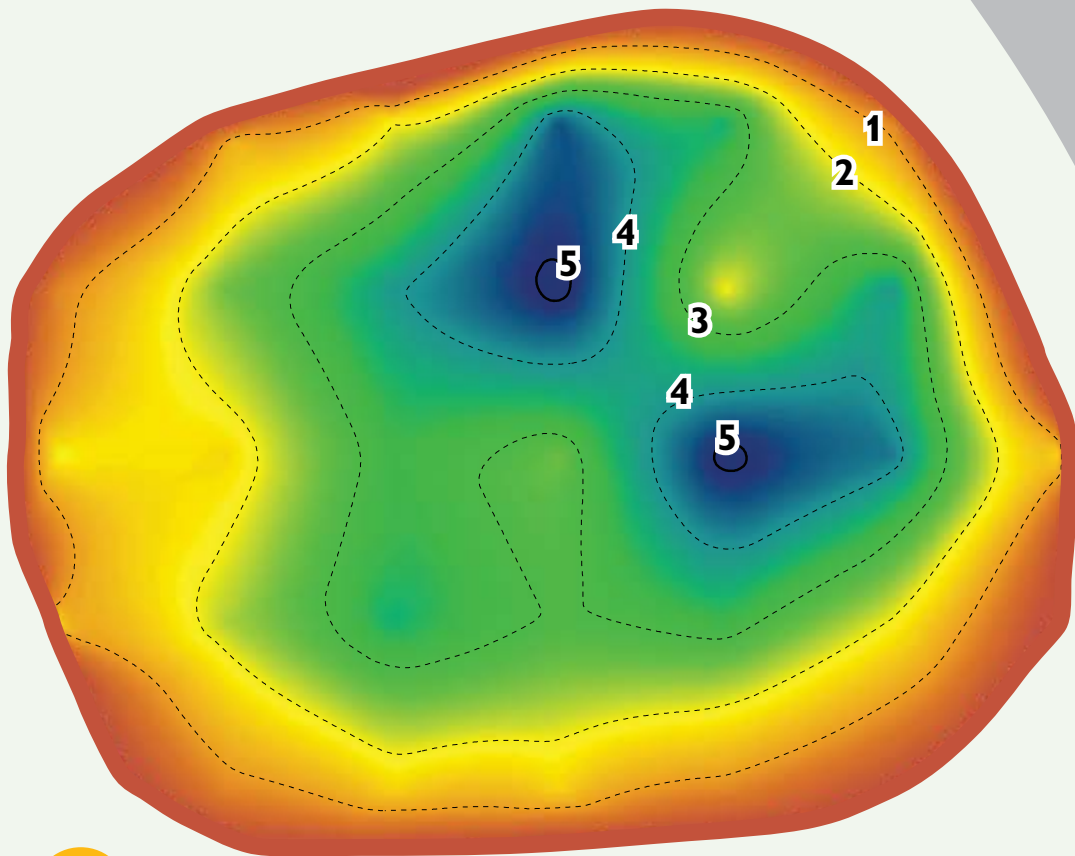

SILVER CREEK
METRO PARK

BIG OAK POND FISHING MAP

0 ft
5 ft

- Trailhead
- Chippewa Trail
- Parking

Summit Metro Parks