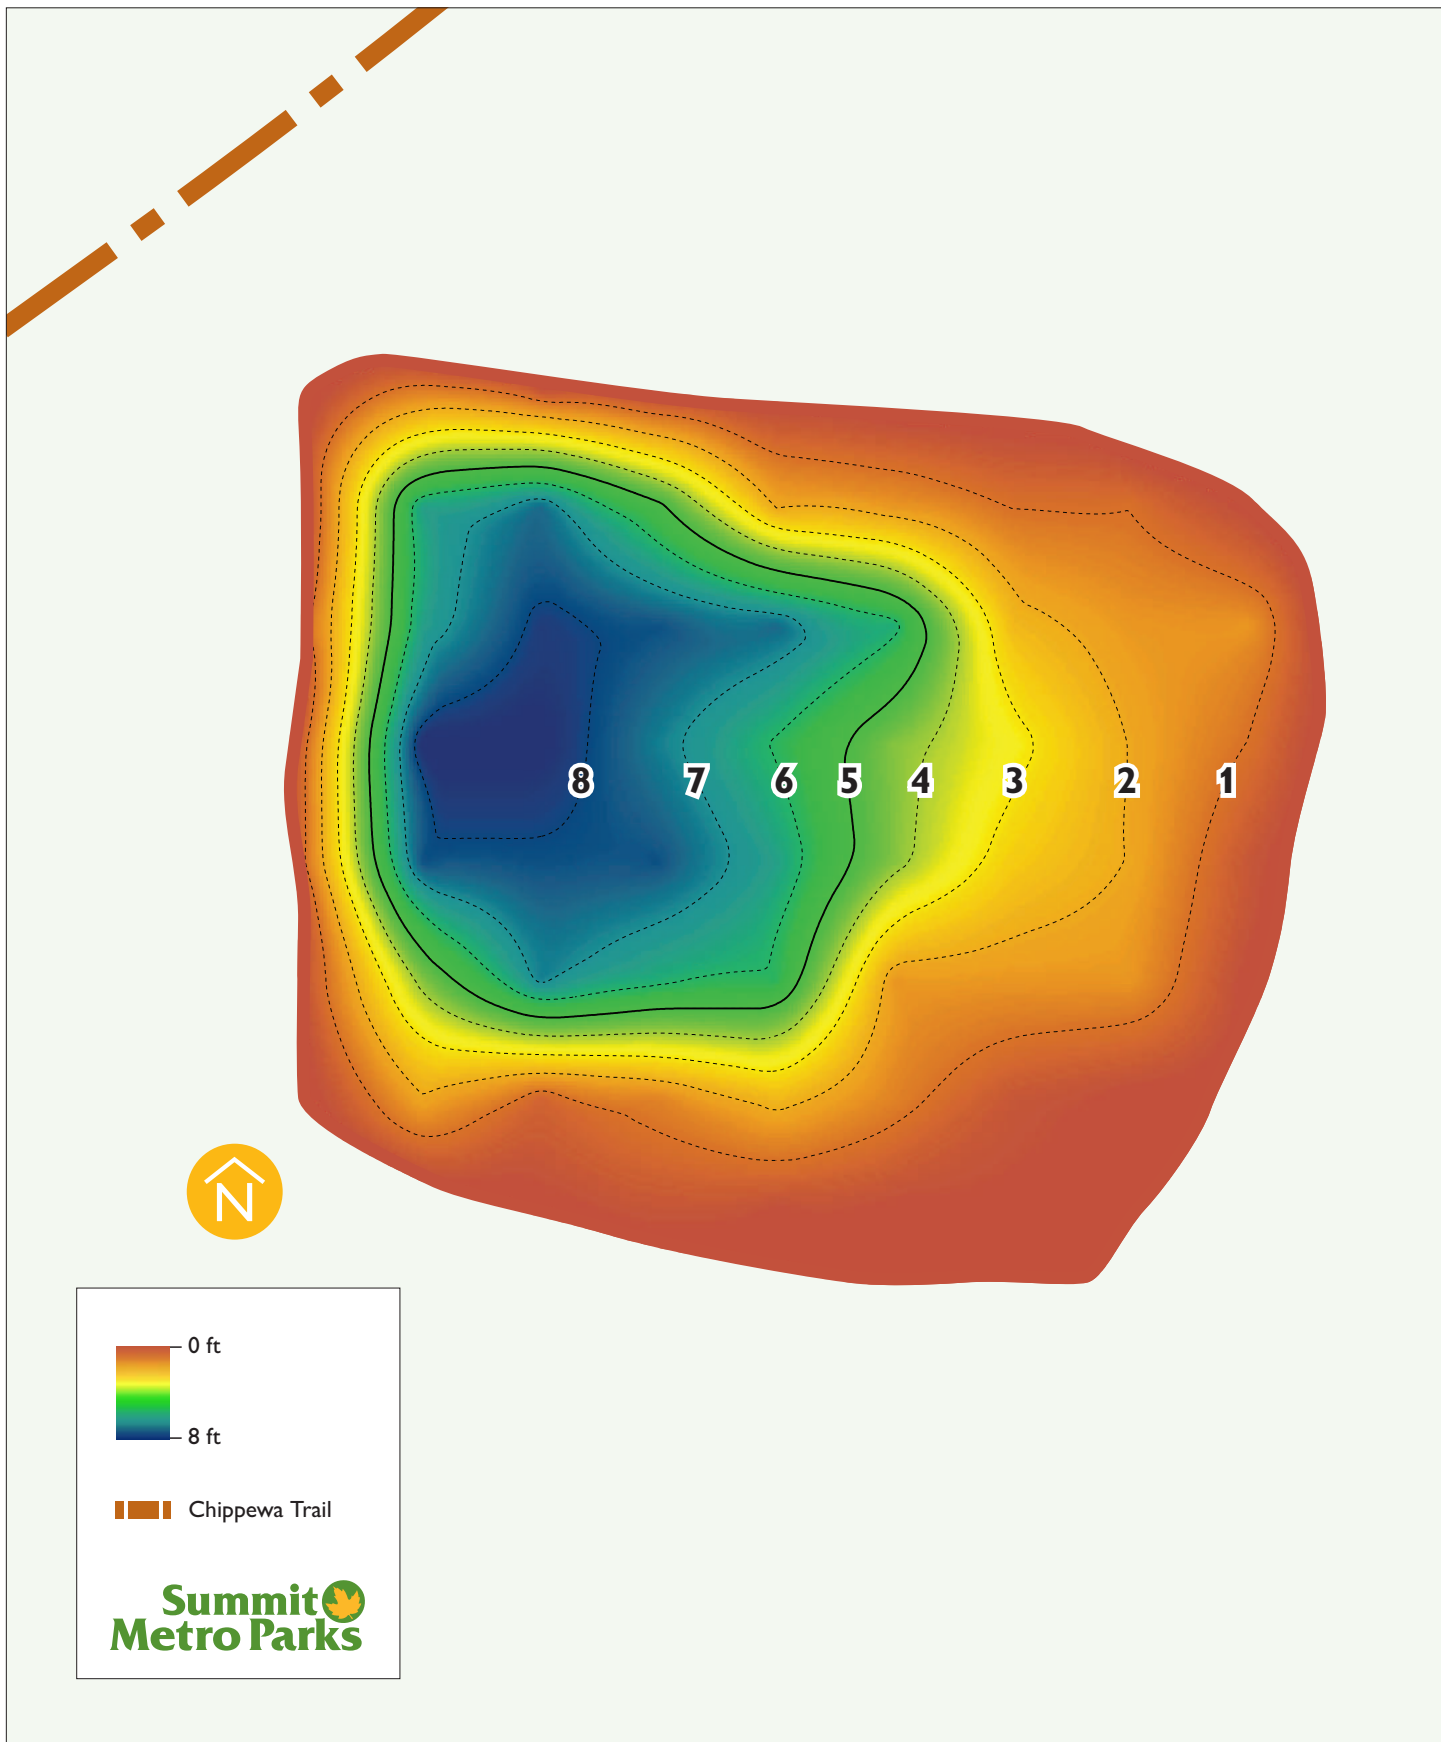

SILVER CREEK
METRO PARK

Piney Pond Fishing Map

Chippewa Trail

Summit
Metro Parks