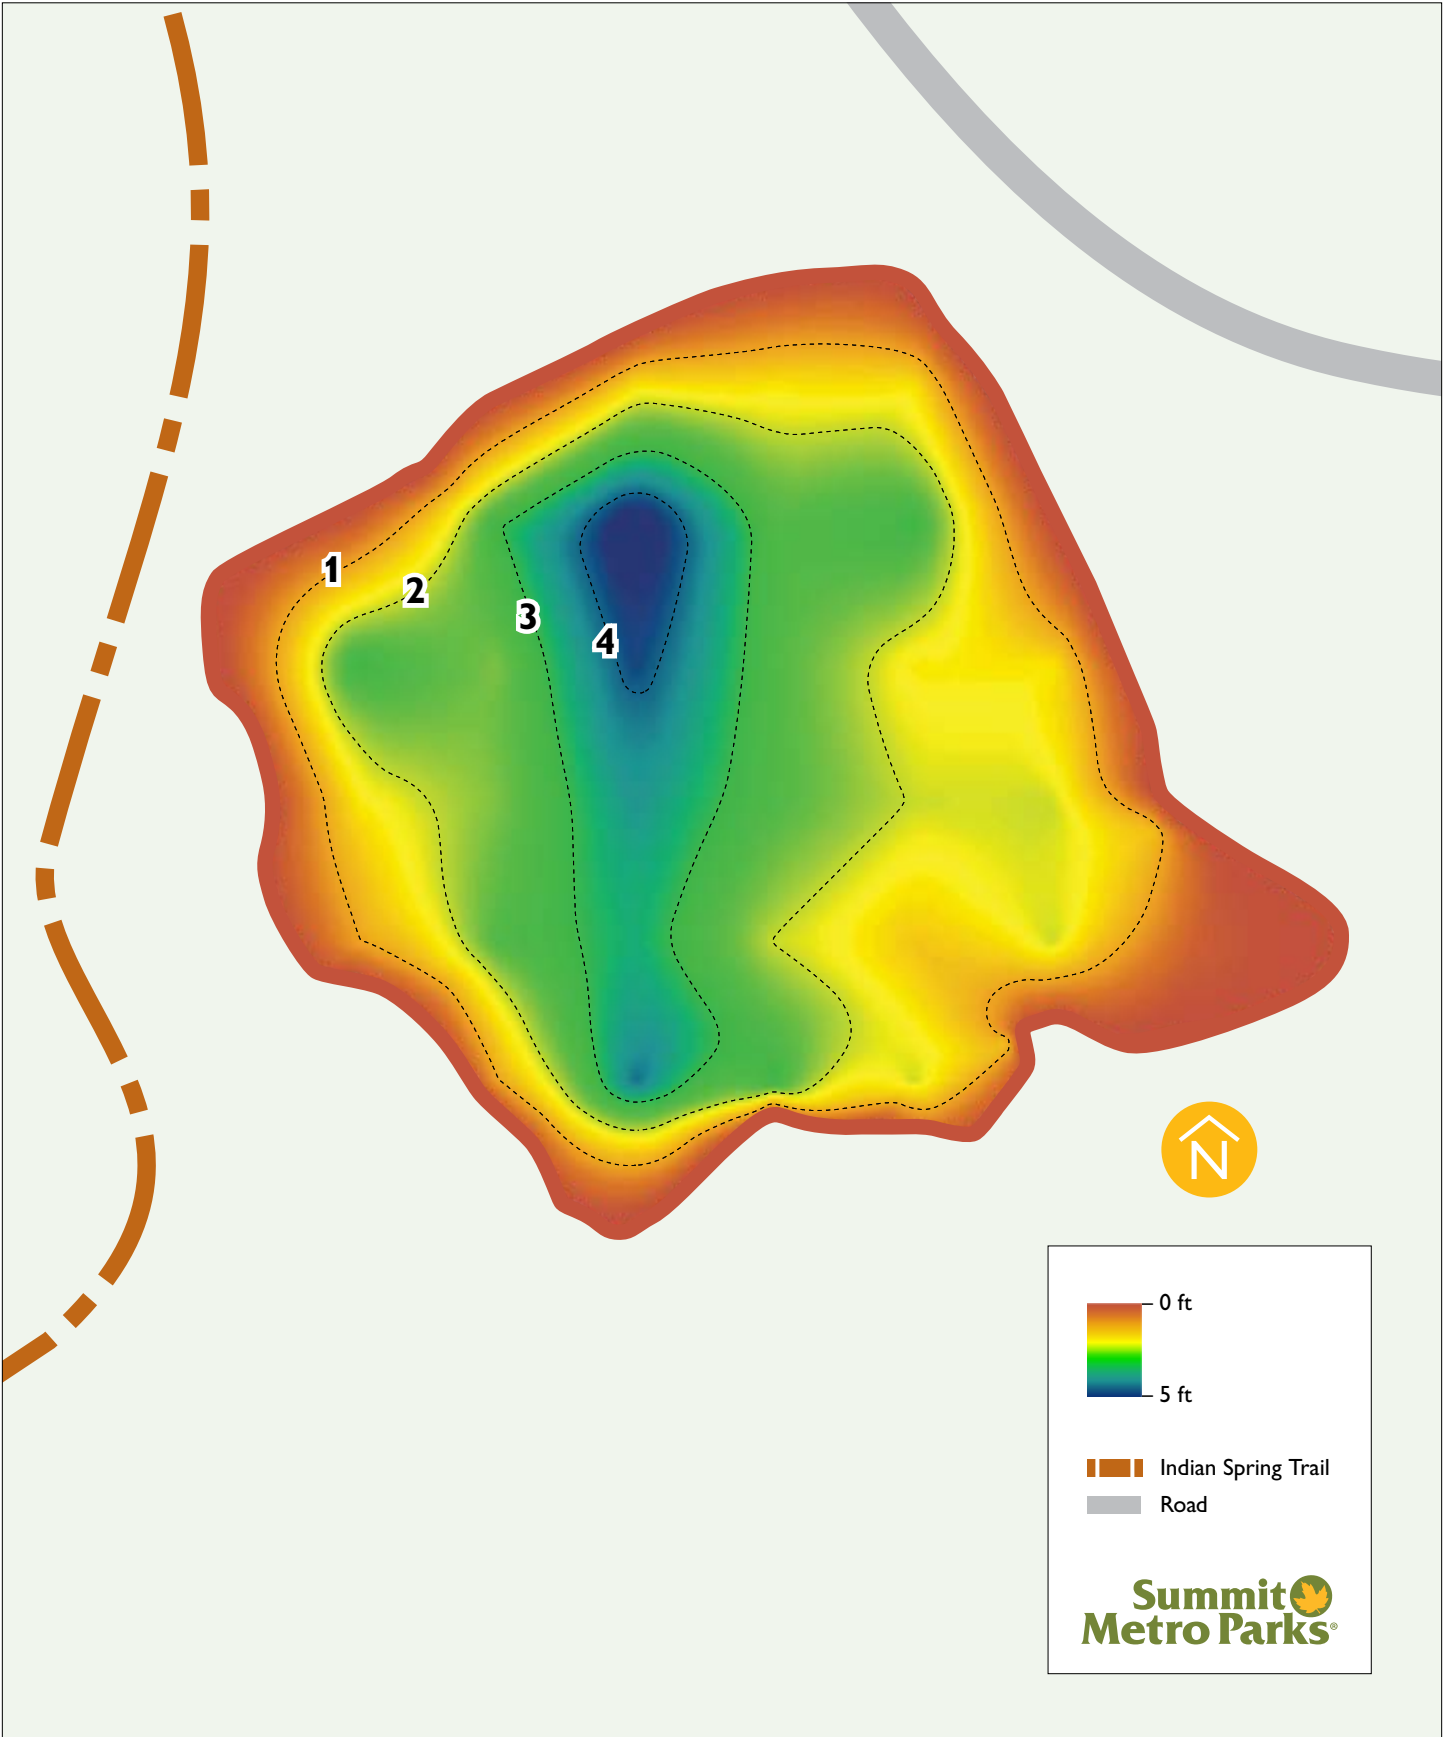

**MUNROE FALLS**  
METRO PARK

# HERON POND FISHING MAP

 Indian Spring Trail  
 Road

**Summit**  
**Metro Parks** 