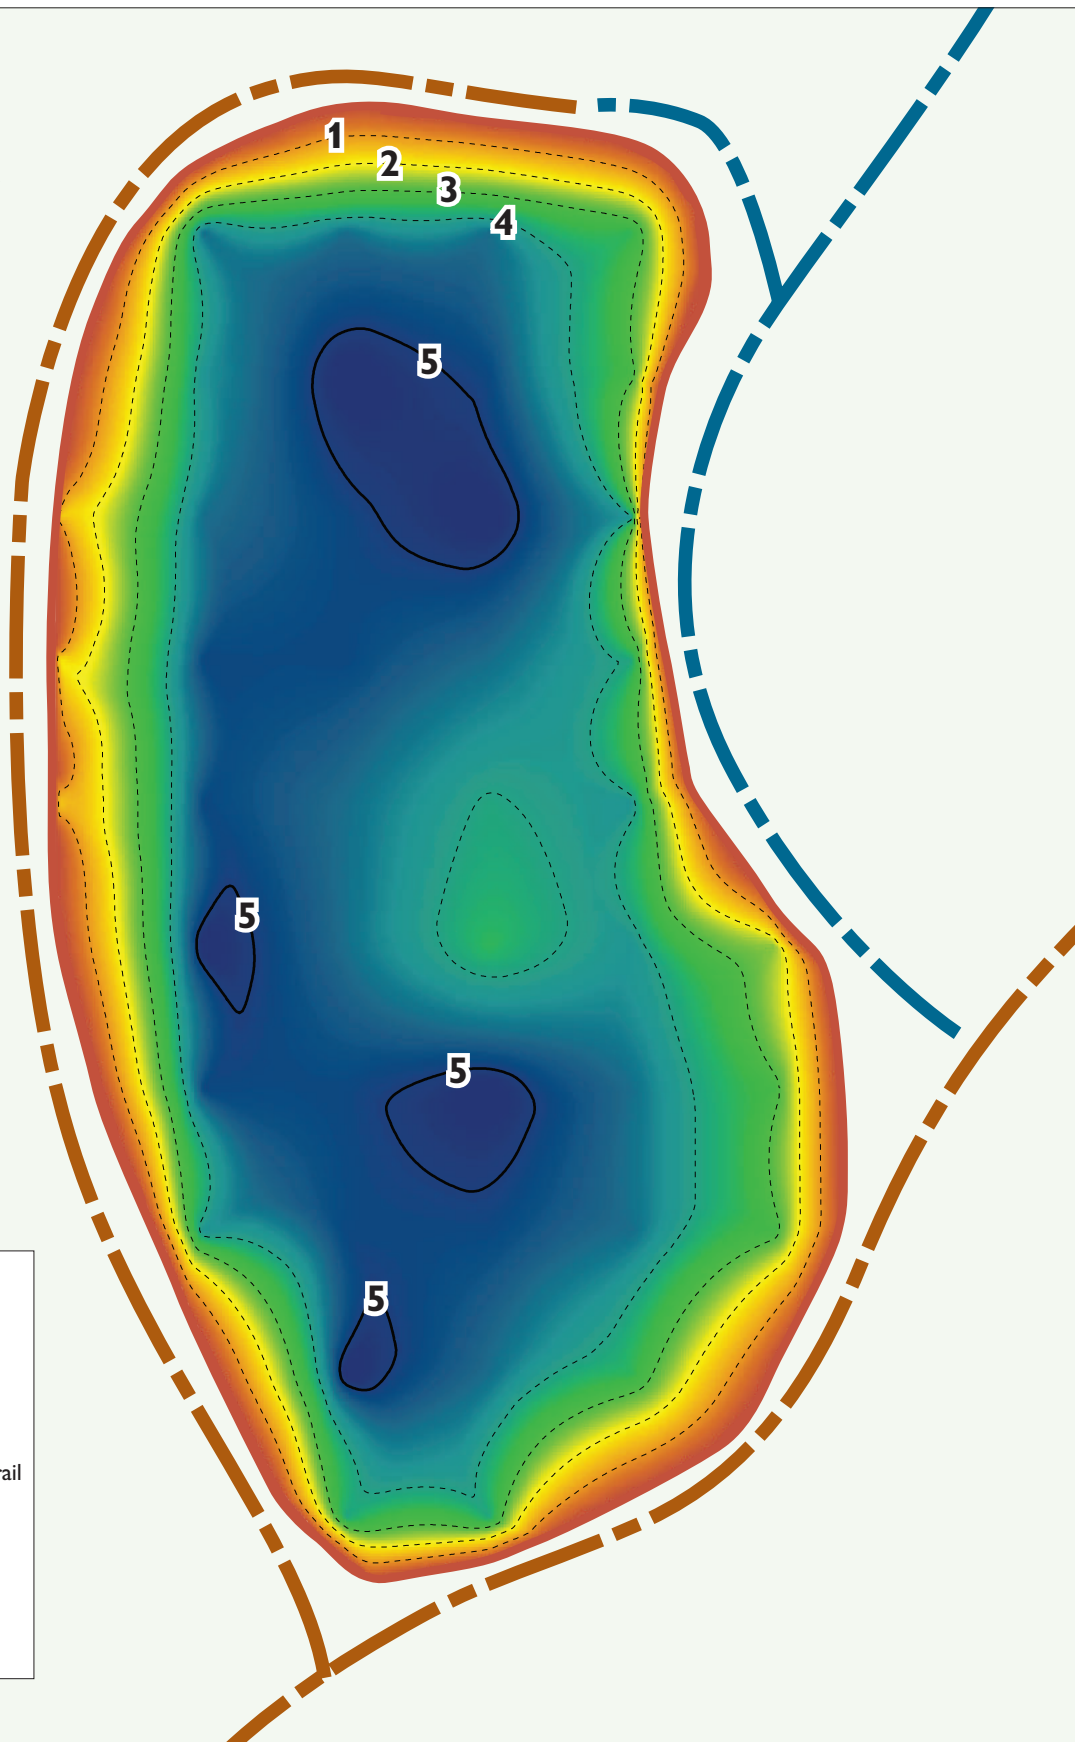

*Fishing for ages 15
and younger only.*

-  Redwing/Willow Trail
-  Accessible