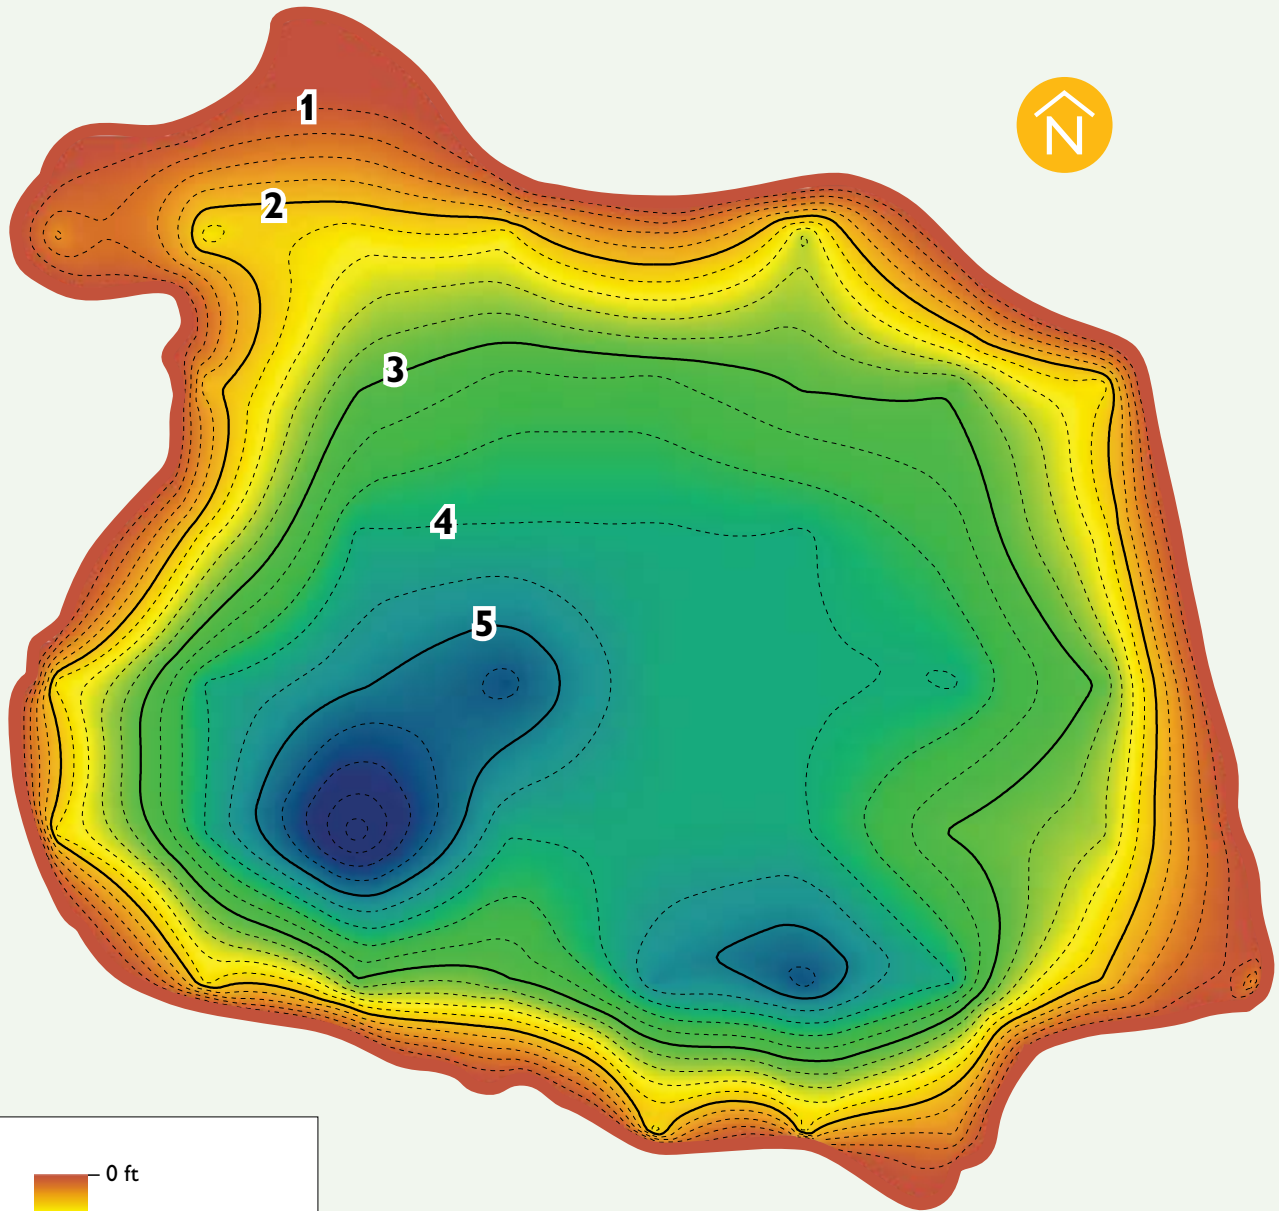

FURNACE RUN
METRO PARK

BRUSHWOOD LAKE FISHING MAP

0 ft
5 ft

Park Boundary
Road

Summit
Metro Parks