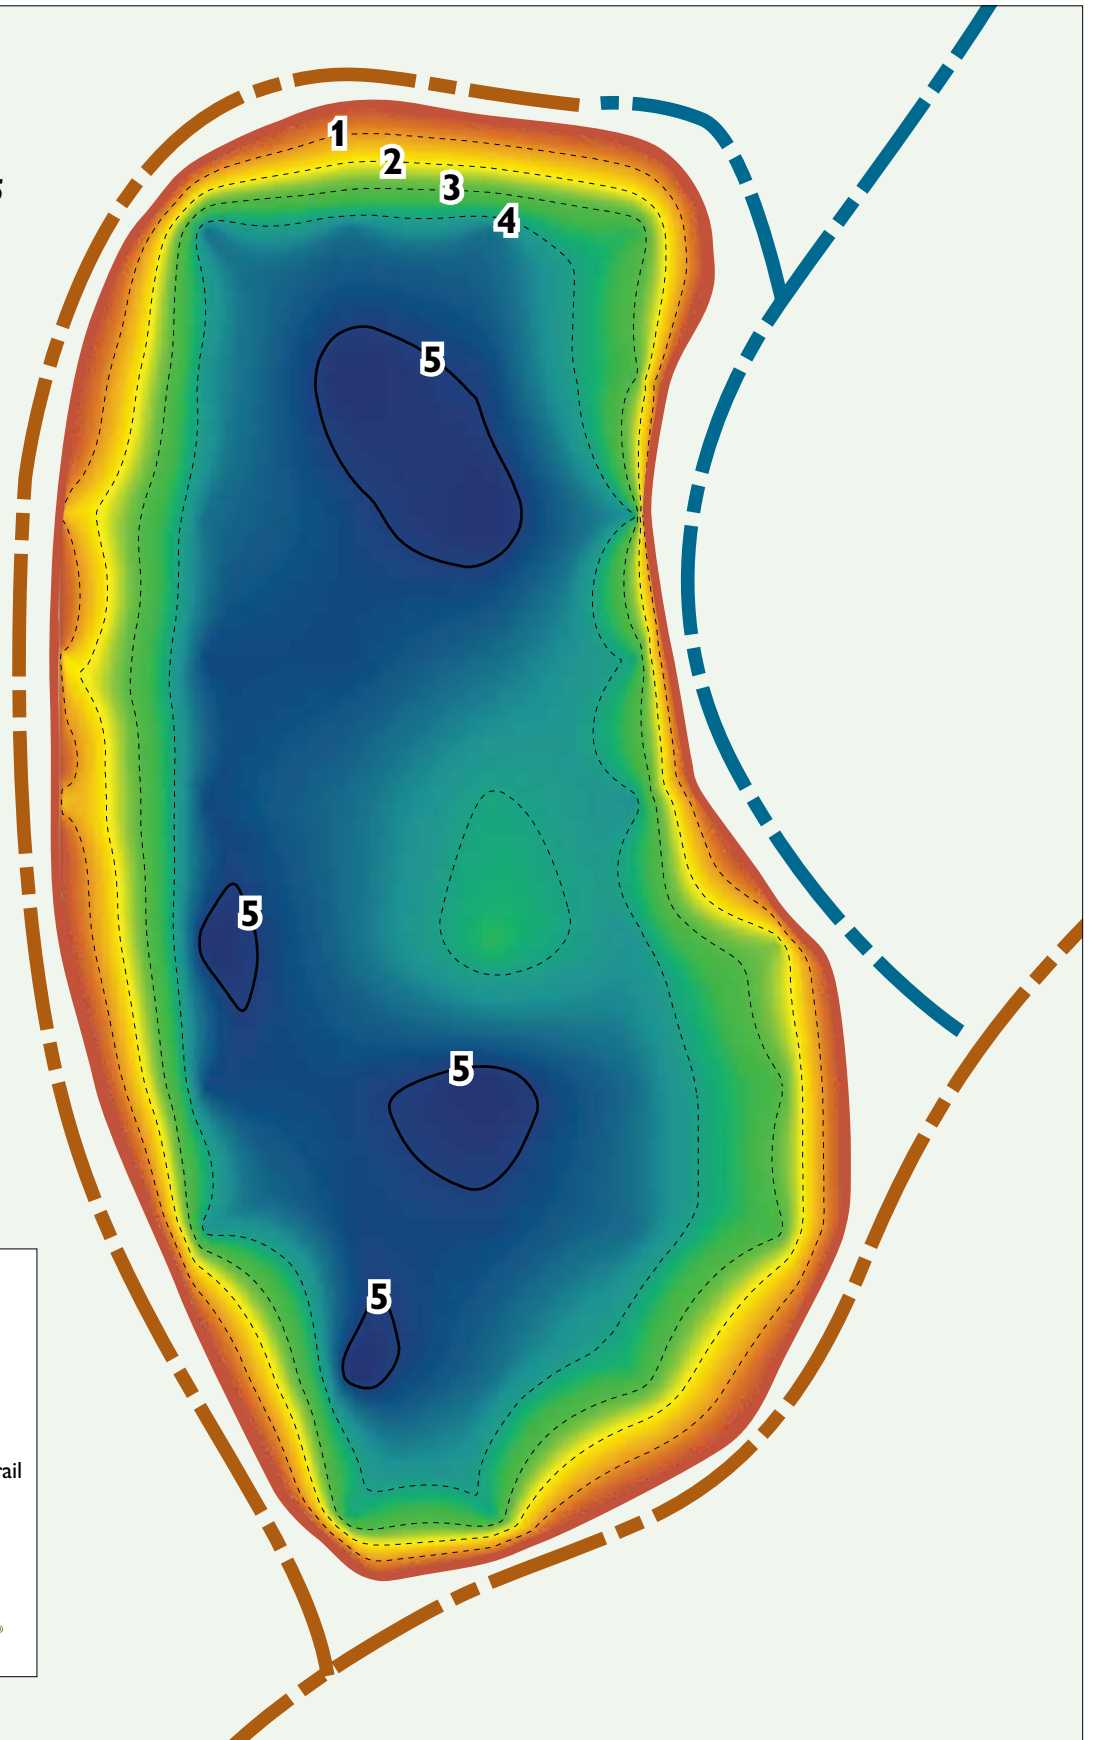

**FIRESTONE**  
METRO PARK

# LITTLE TURTLE POND FISHING MAP

*Fishing for ages 15  
and younger only.*

- Redwing/Willow Trail
- Accessible

**Summit**  
**Metro Parks**