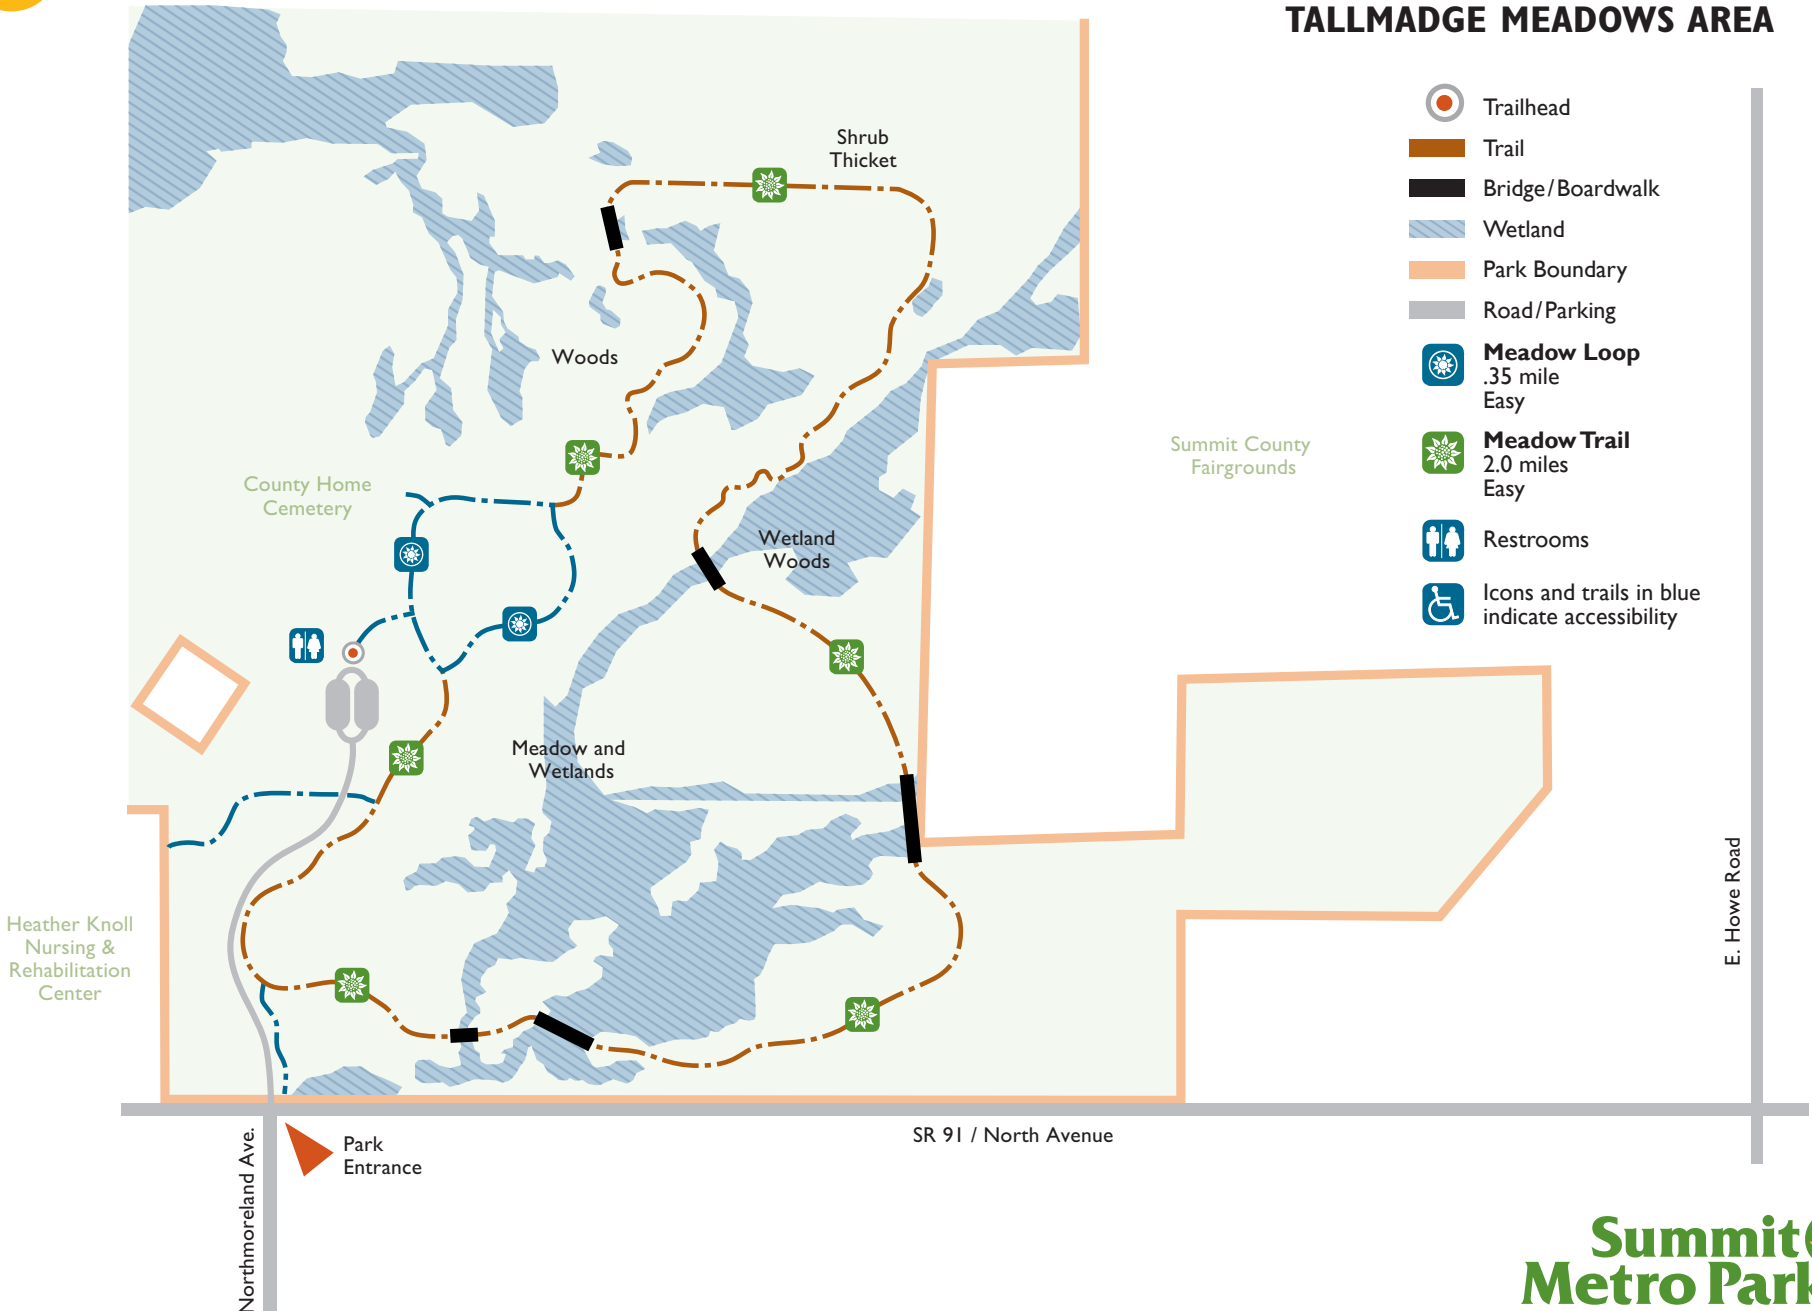

# MUNROE FALLS METRO PARK

Munroe Falls Metro Park / Lake Area

## TALLMADGE MEADOWS AREA

- Trailhead
- Trail
- Bridge/Boardwalk
- Wetland
- Park Boundary
- Road/Parking
- Meadow Loop**  
.35 mile  
Easy
- Meadow Trail**  
2.0 miles  
Easy
- Restrooms
- Icons and trails in blue indicate accessibility