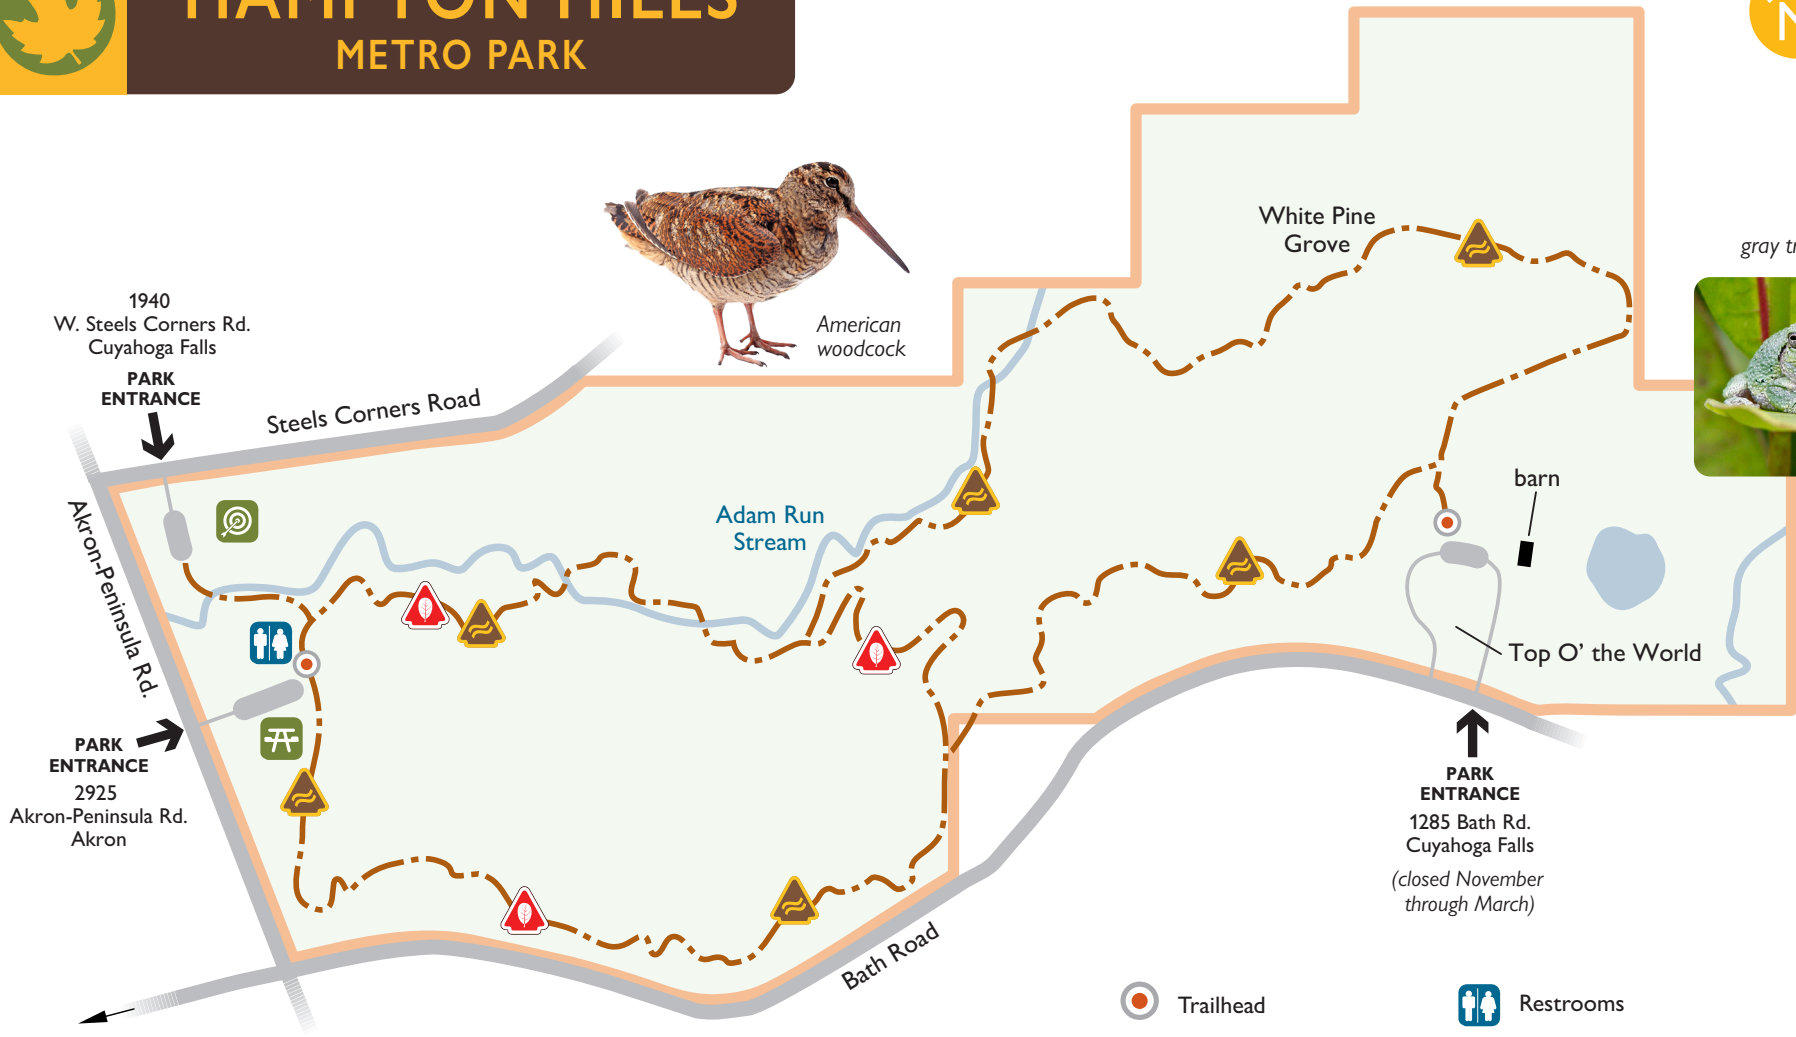

HAMPTON HILLS METRO PARK

Bath Road Heronry

-  Trailhead
-  Trail
-  Water
-  Park Boundary
-  Road/Parking
-  **Adam Run Trail**
3.2 miles: Difficult
-  **Spring Hollow Trail**
1.9 miles: Difficult
-  Restrooms
-  Picnic Sites
-  Archery Range
-  Amenities in blue indicate accessibility