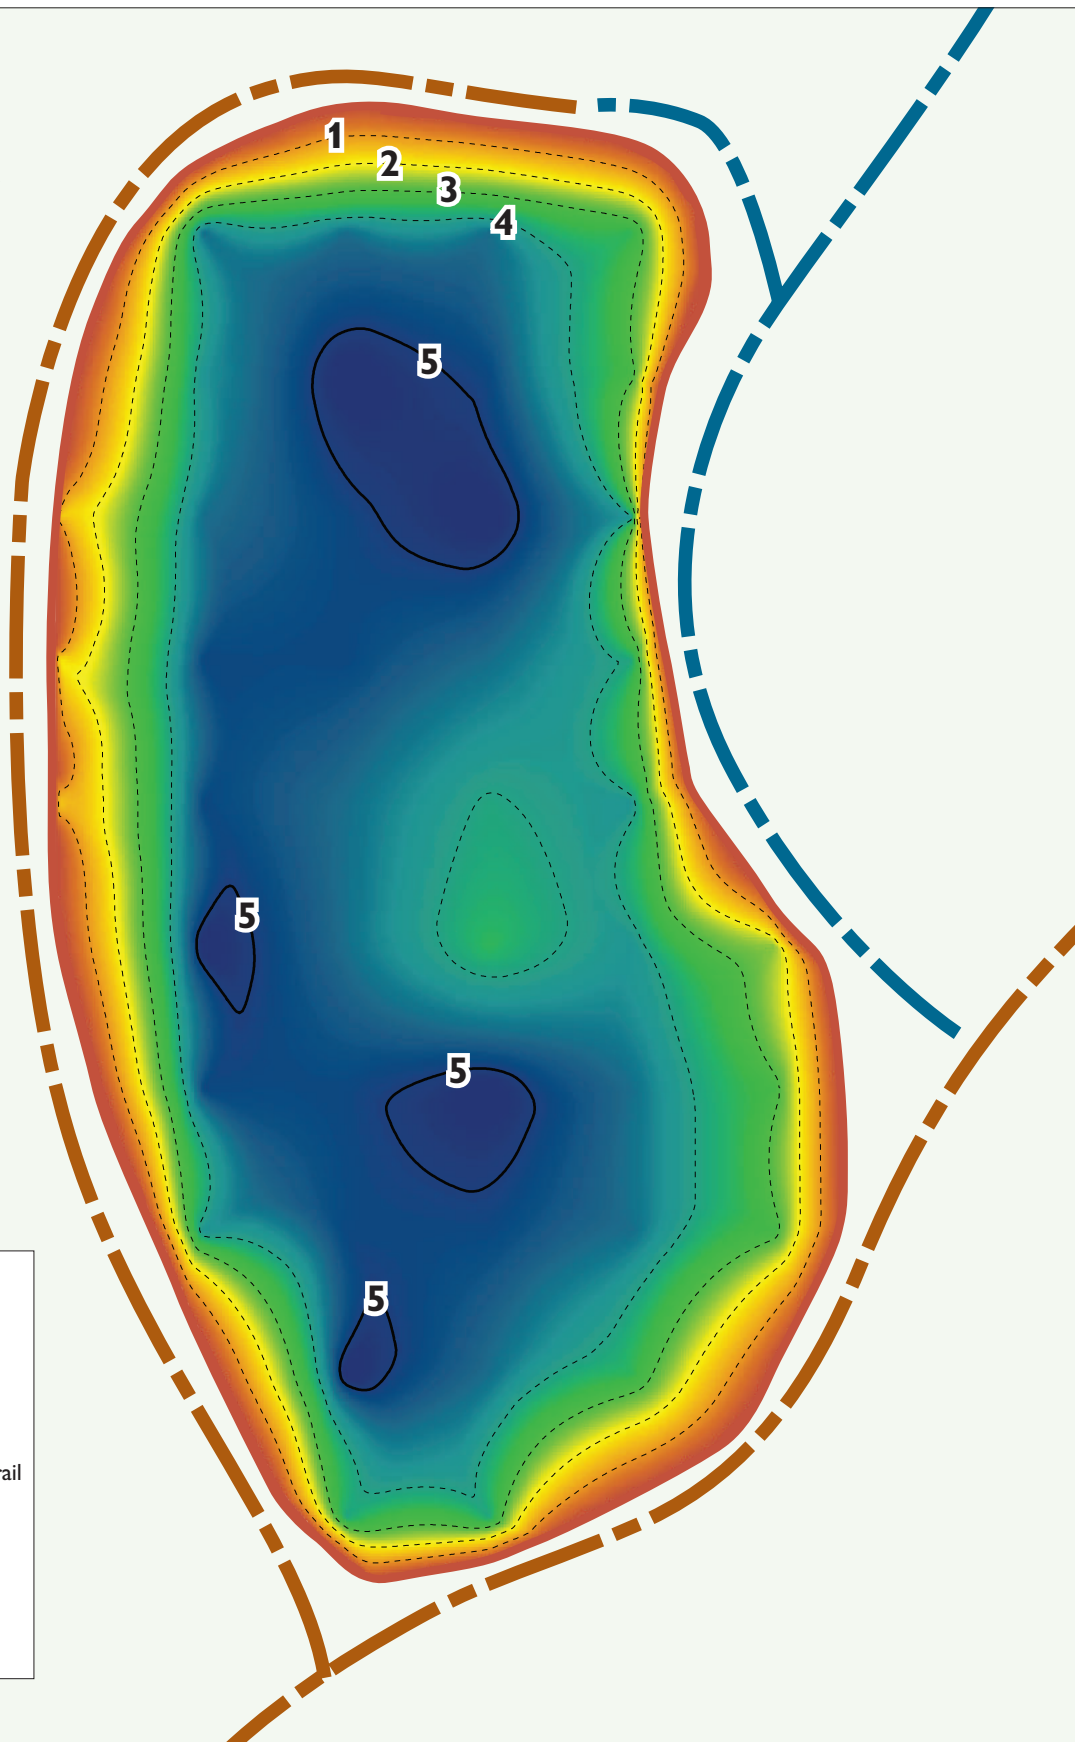

*Fishing for ages 15
and younger only.*

- Redwing/Willow Trail
- Accessible