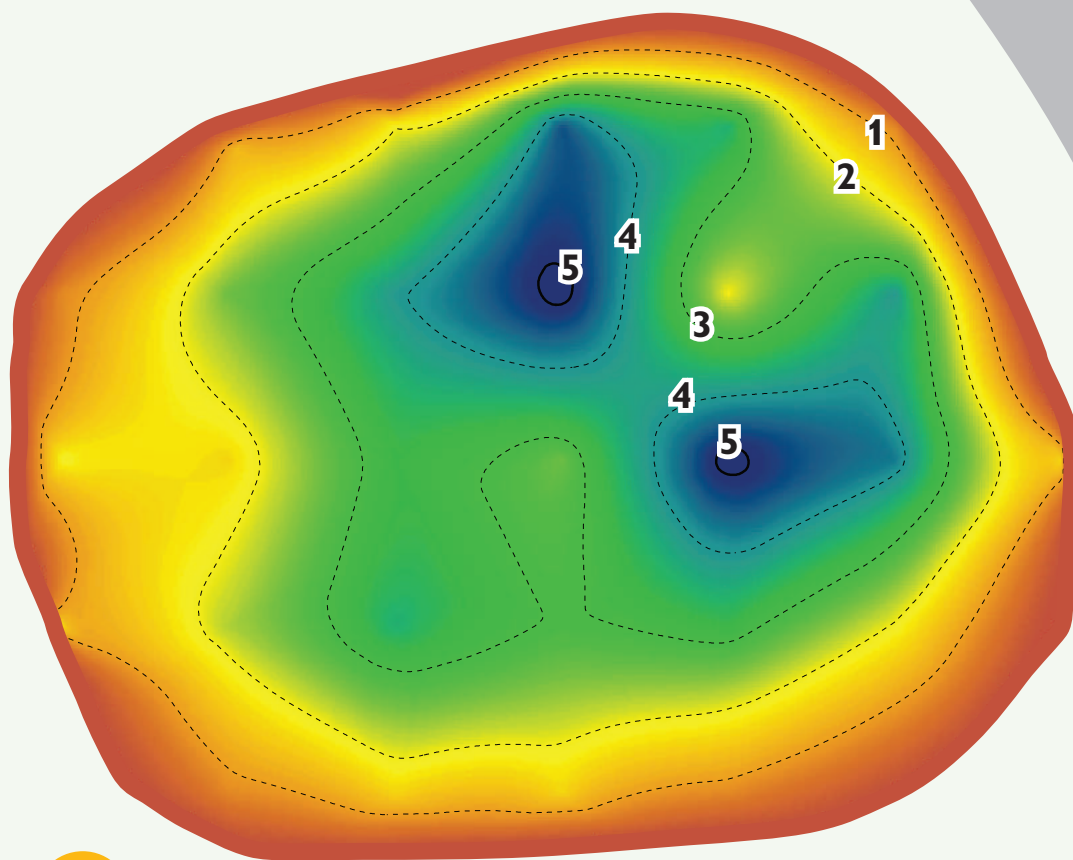

SILVER CREEK
METRO PARK

Big Oak Pond Fishing Map

- Trailhead
- Chippewa Trail
- Parking

Summit
Metro Parks