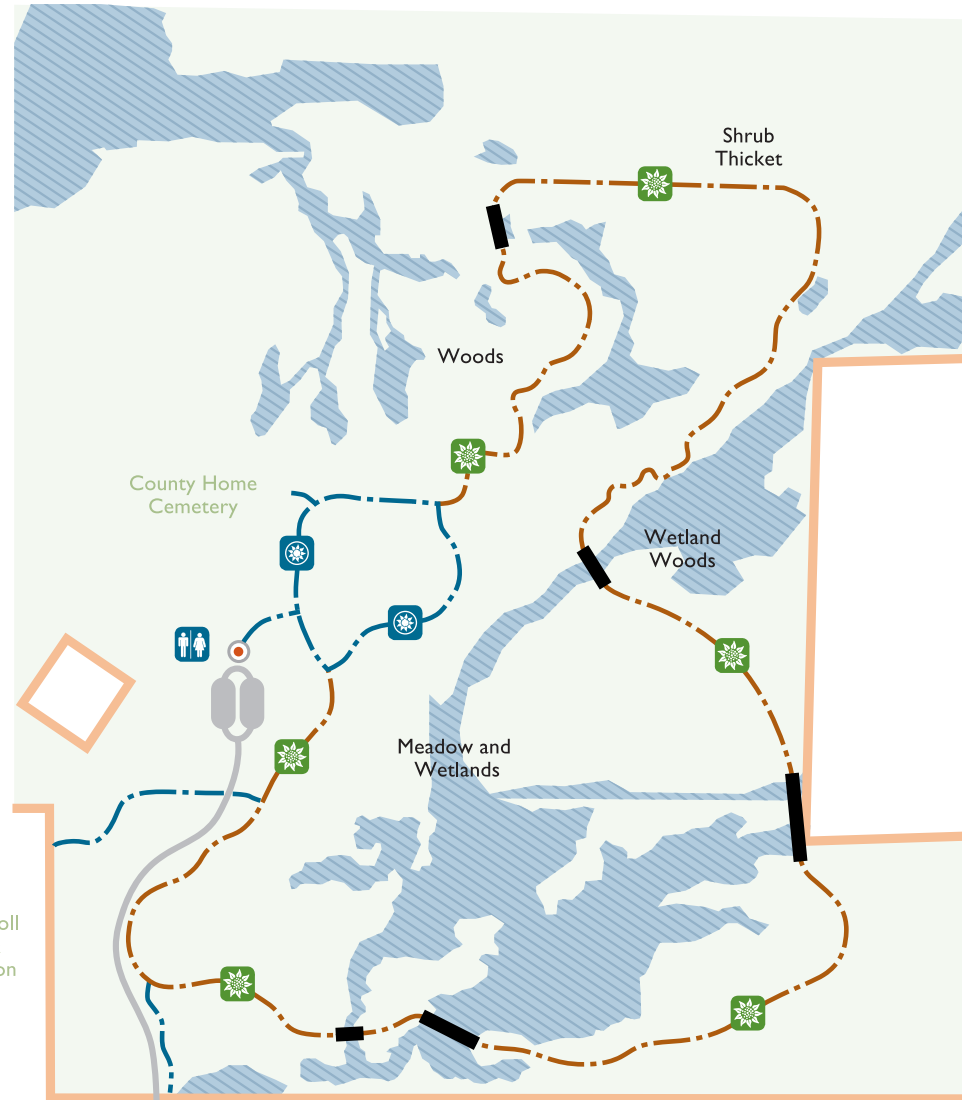

MUNROE FALLS METRO PARK

SR 91

Park Entrance

Lake Area

S. River Road

N. Munroe Road

Howe Road

* first aid / lifeguard station available during swim season only

Munroe Falls Metro Park / Tallmadge Meadows Area

- Trailhead
- Trail
- Water
- Beach
- Park Boundary
- Road / Parking
- Indian Spring Trail**
2.2 miles
Moderate
- Restrooms
- Drinking Water
- Open Shelter
- Picnic Sites
- Icons and trails in blue indicate accessibility
- Swimming
- Boat Rental
- Fishing
- Play Equipment
- Basketball Court
- Soccer Field
- Tennis Court
- Volleyball Court
- Sledding
- Cross-Country Skiing
- S** Snack Stand

Munroe Falls Metro Park / Lake Area

MUNROE FALLS METRO PARK

Tallmadge Meadows Area

- Trailhead
- Trail
- Bridge/Boardwalk
- Wetland
- Park Boundary
- Road/Parking
- Meadow Loop**
.35 mile
Easy
- Meadow Trail**
2.0 miles
Easy
- Restrooms
- Icons and trails in blue indicate accessibility

Summit County Fairgrounds

E. Howe Road

Heather Knoll Nursing & Rehabilitation Center

Northmoreland Ave.

Park Entrance

SR 91 / North Avenue