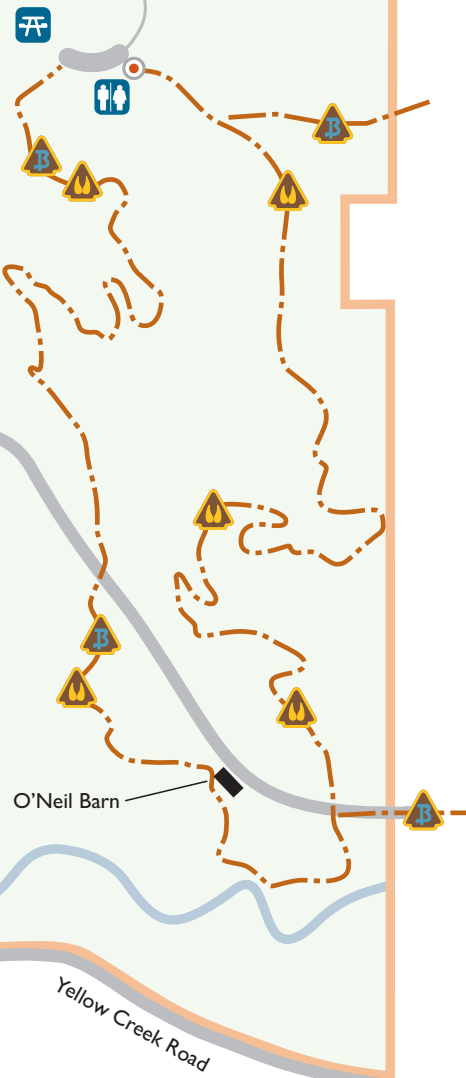

PARK ENTRANCE
2550 Martin Rd.
Akron

O'NEIL WOODS METRO PARK

Martin Road

Shade Road

Virginia bluebells

Bath Road

O'Neil Barn

- Trailhead
- Trail
- Water
- Park Boundary
- Road/Parking
- Deer Run Trail**
2.0 miles: Difficult
- Buckeye Trail**
Statewide: Difficult
- Restrooms
- Picnic Sites
- Amenities in blue indicate accessibility