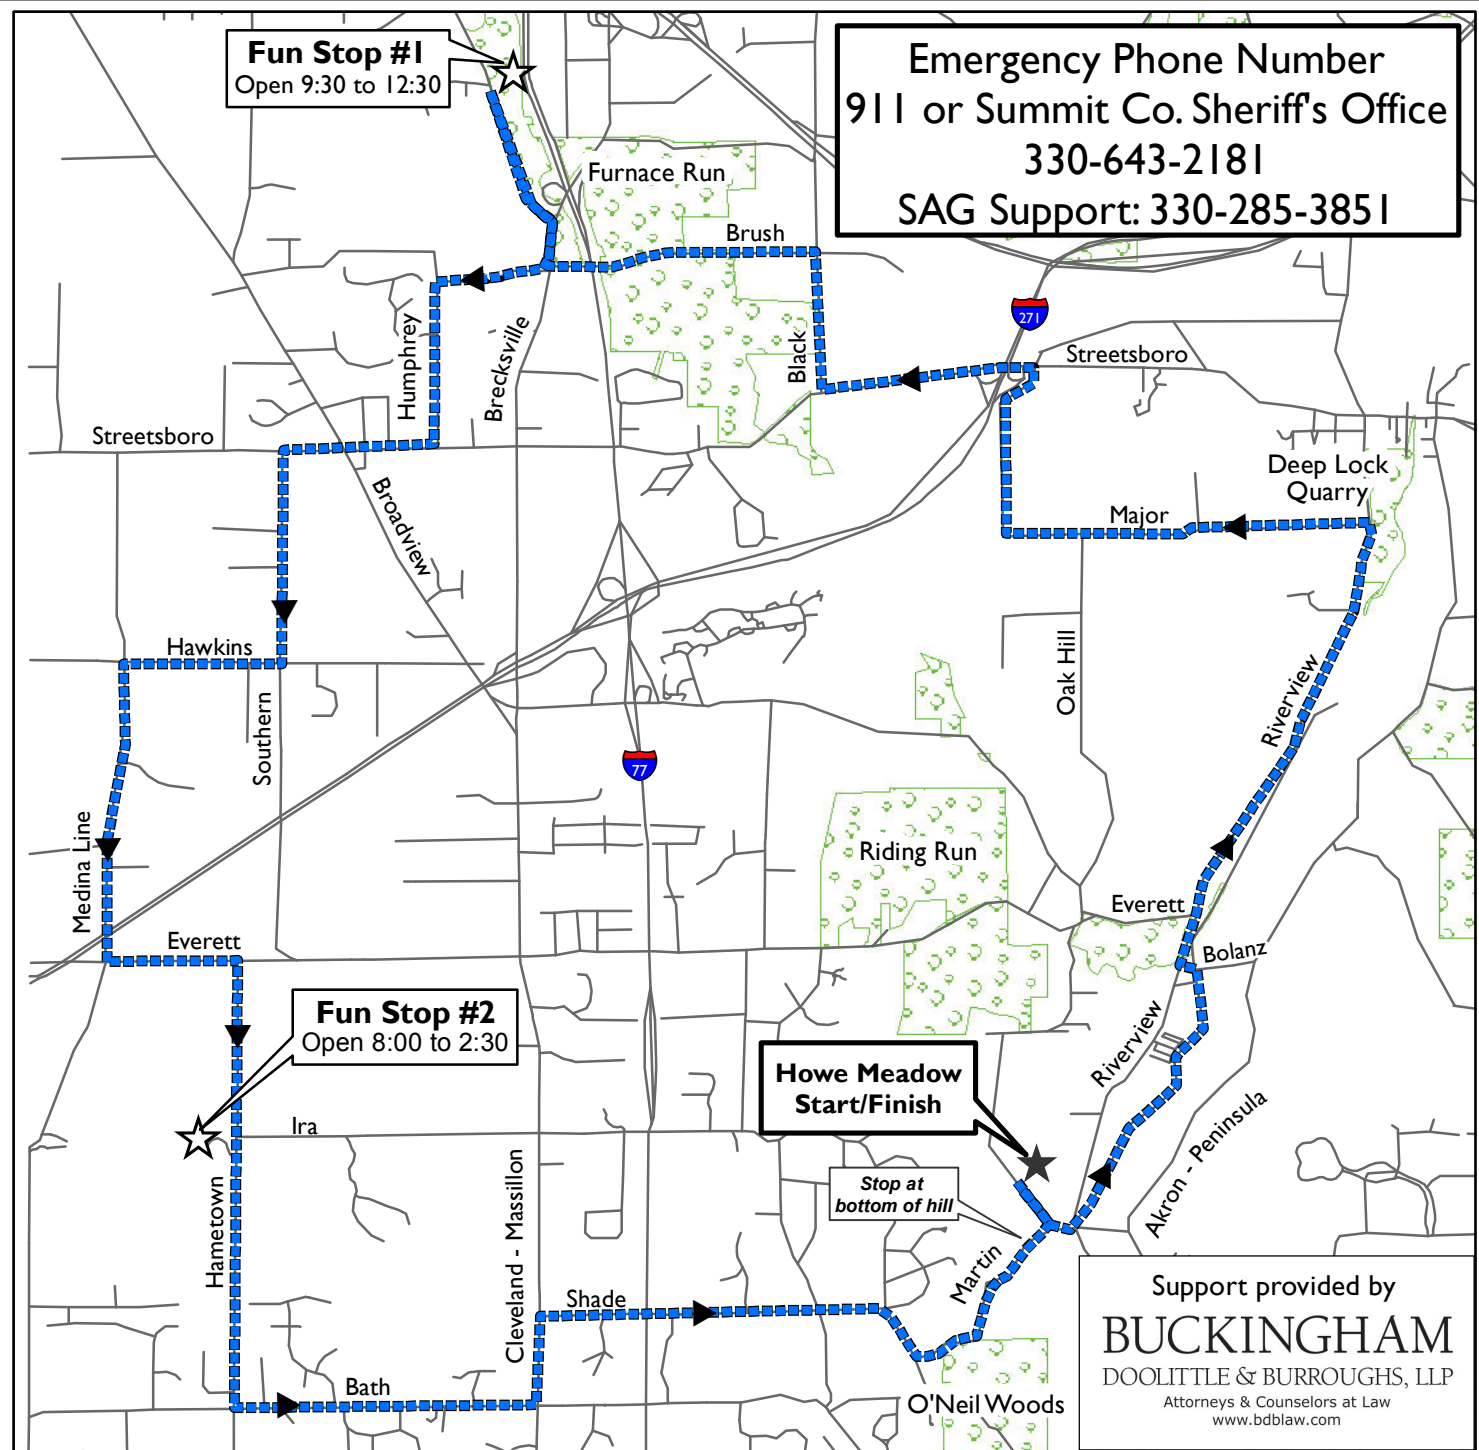

25 Mile Route

Start 9:00 am

Follow BLUE Route

Identified with ground markings and/or signs

Directions	Distance	Total
L Ira	0.4	0.4
L Towpath Trail	1.6	2
L Bolanz	0.1	2.1
R Riverview	2.5	4.6
L Major	2.7	7.3
L Streetsboro	1	8.3
R Black	0.7	9
L Brush	1.4	10.4
R Brecksville	0.2	10.6
L Townsend	0.8	11.4
R Fun Stop 1: Furnace Run Metro Park		
L Townsend	0.8	12.2
R Brecksville	0.2	12.4
R Brush	0.5	12.9
L Humphrey	0.8	13.7
R Streetsboro	0.8	14.5
L Southern	1.1	15.6
R Hawkins	0.8	16.4
L Medina Line	1.5	17.9
L Everett	0.7	18.6
R Hametown	1	19.6
R Fun Stop 2: Camp Christopher		
R Hametown	1.3	20.9
L Bath	1.5	22.4
L Cleveland Massillon	0.4	22.8
R Shade	2	24.8
L Martin	1	25.8
L Ira	0.3	26.1
Howe Meadow - Finish		

Complete Ride by 3:00 PM

Emergency Phone Number
911 or Summit Co. Sheriff's Office
330-643-2181
SAG Support: 330-285-3851

Fun Stop #2
Open 8:00 to 2:30

Howe Meadow
Start/Finish

Stop at
bottom of hill

Support provided by
BUCKINGHAM
DOOLITTLE & BURROUGHS, LLP
Attorneys & Counselors at Law
www.bdblaw.com

STOMP 25 Mile Route

Metro Parks