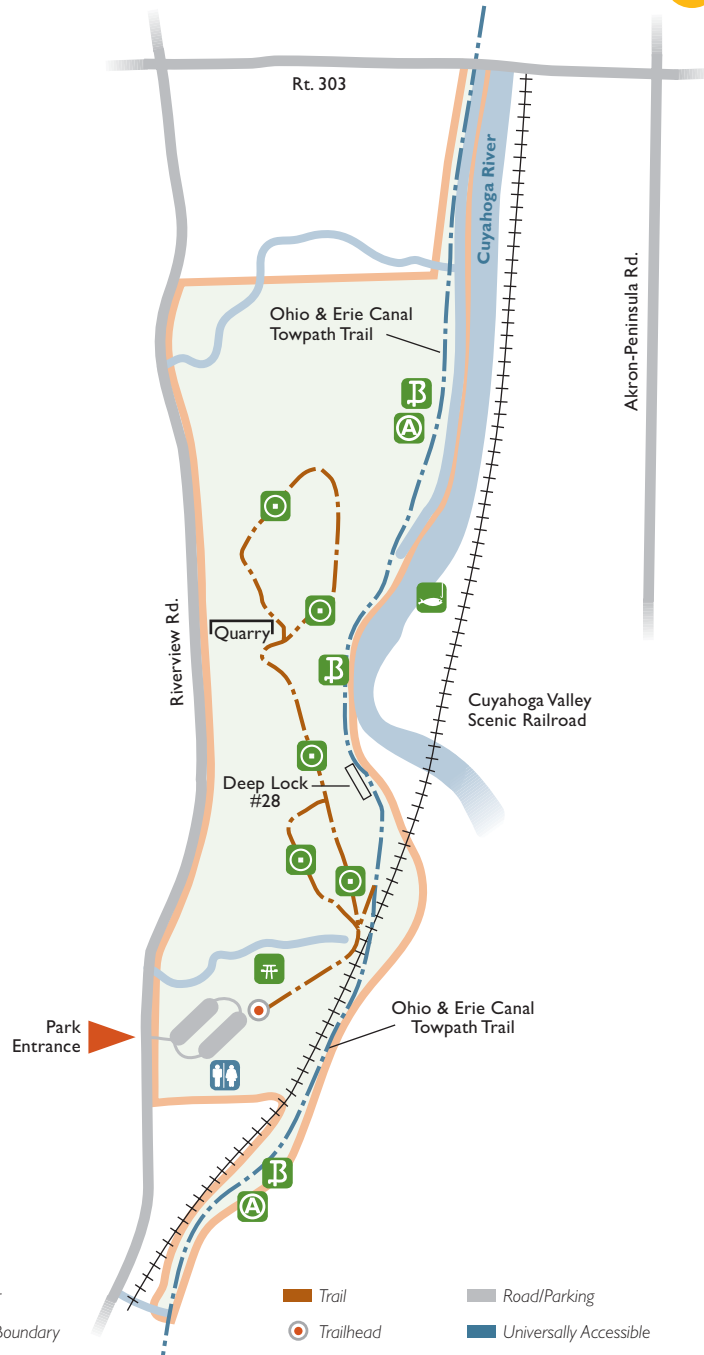

Deep Lock Quarry Metro Park

- | | | | |
|-------------|---------------|-----------|------------------------|
| Field/Court | Water | Trail | Road/Parking |
| Beach | Park Boundary | Trailhead | Universally Accessible |

Facilities & Activities

- Bathroom Facilities
- Picnic Sites
- Fishing

Trails

- Quarry 1.2 miles
- Cuyahoga 13.1 miles
- Buckeye statewide

Deep Lock Quarry Metro Park is within the boundaries of the Cuyahoga Valley National Park, but is owned and managed by Metro Parks, Serving Summit County.